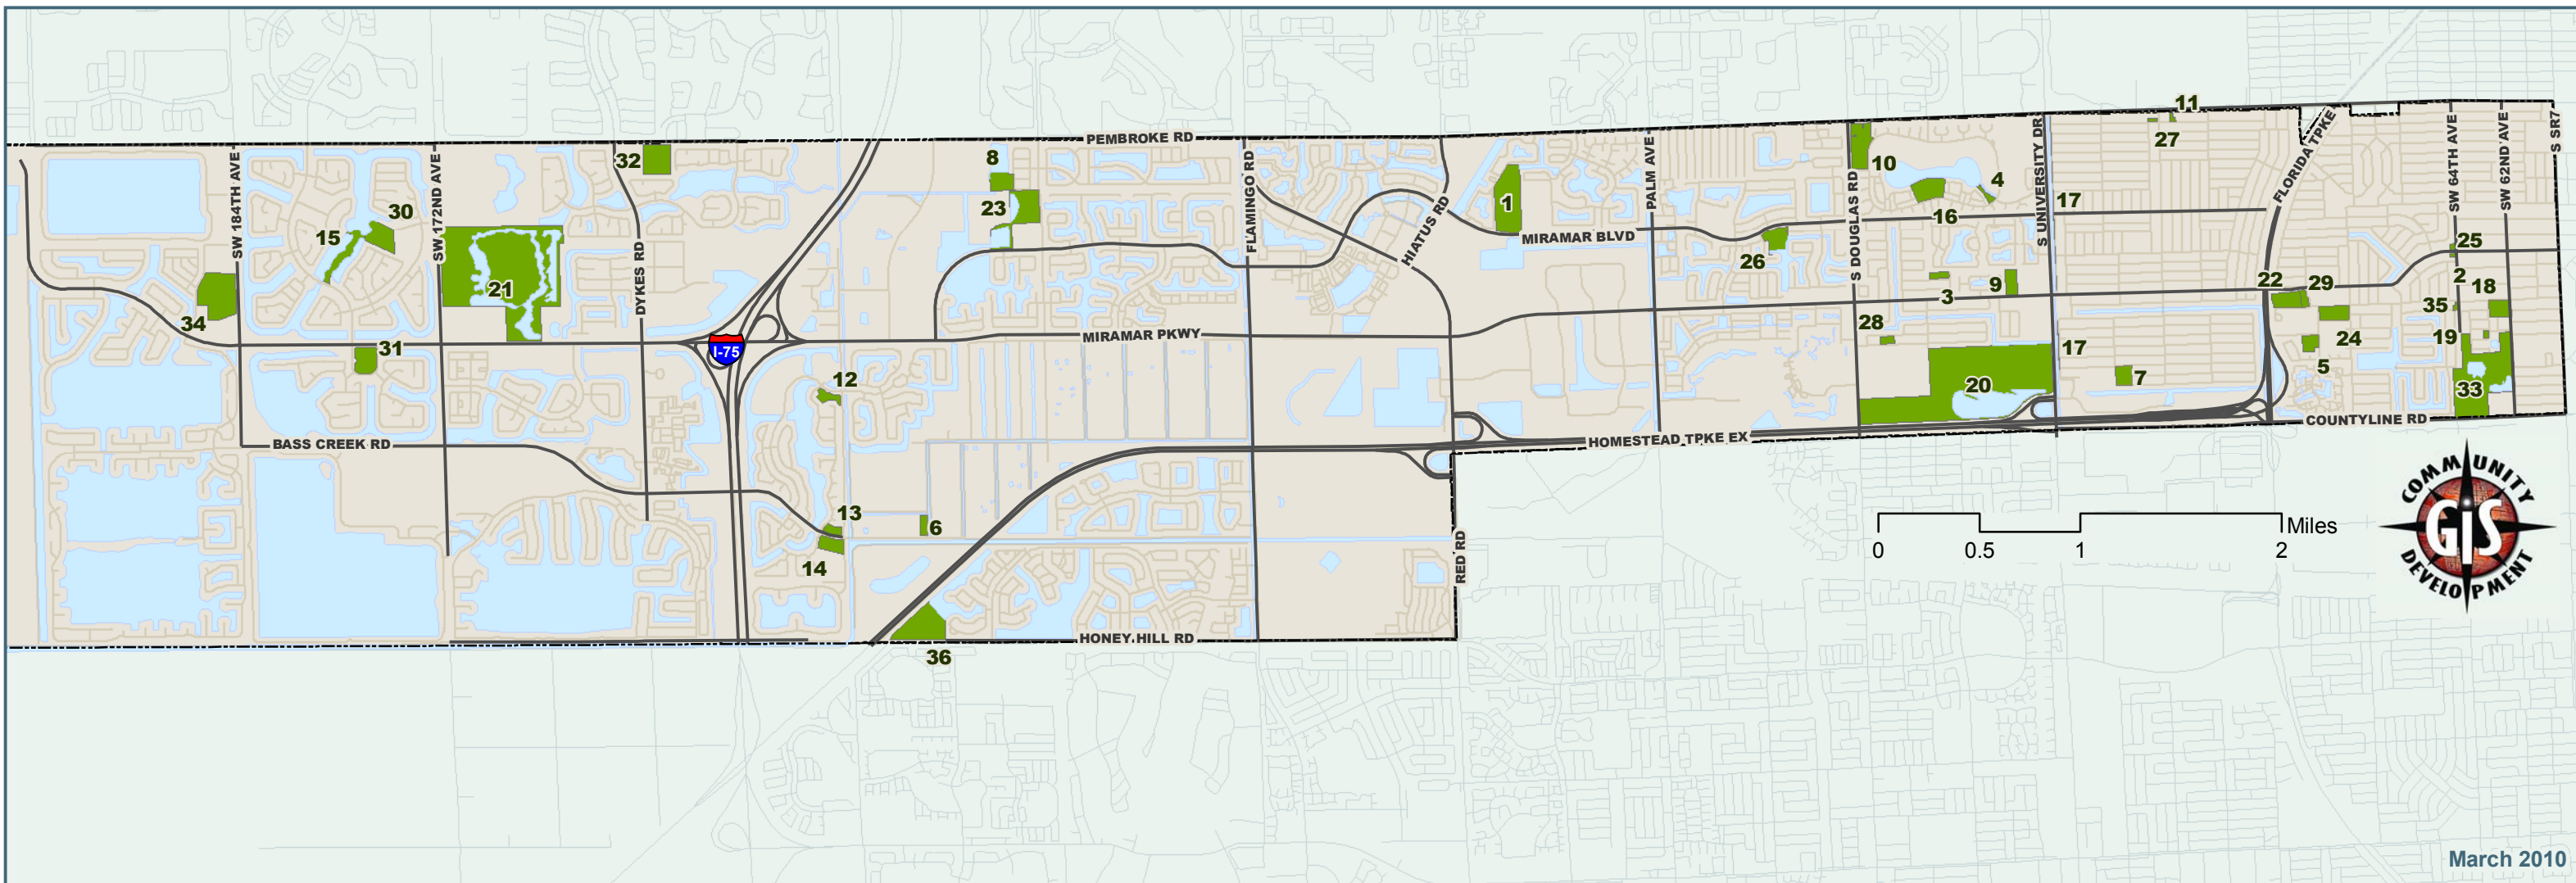

Miramar Parks

March 2010

1	Ansin Sport Complex	13	Huntington Park North	25	Progress Park
2	Beauty Park	14	Huntington Park South	26	River Run Park
3	Beekman Park	15	Island Park	27	Sawyer Park
4	Bernard Park	16	Lakeshore Park	28	Sheraton Park
5	Civic Center/Miramar Aquatic Complex	17	Linear Park	29	Shirley Branca Park
6	Country Club Ranches Park	18	Miramar Athletic Park	30	Silver Lakes Sports Complex
7	Fairway Park	19	Miramar Isles Park	31	Silver Lakes Tennis Complex
8	Flamingo Estates Park	20	Miramar Pinelands	32	Silver Shores Park
9	Forcina Field	21	Miramar Regional Park	33	Snake Warrior's Island Park
10	Forzano Park/Vicki Coceano Youth Center	22	Miramar Youth Enrichment Center	34	Sunset Lakes Park
11	Frank Avalon Park	23	Monarch Lakes Open Space	35	Veteran's Memorial Park
12	Huntington Entrance Park	24	Perry Park/Wellman Field	36	Vizcaya Park