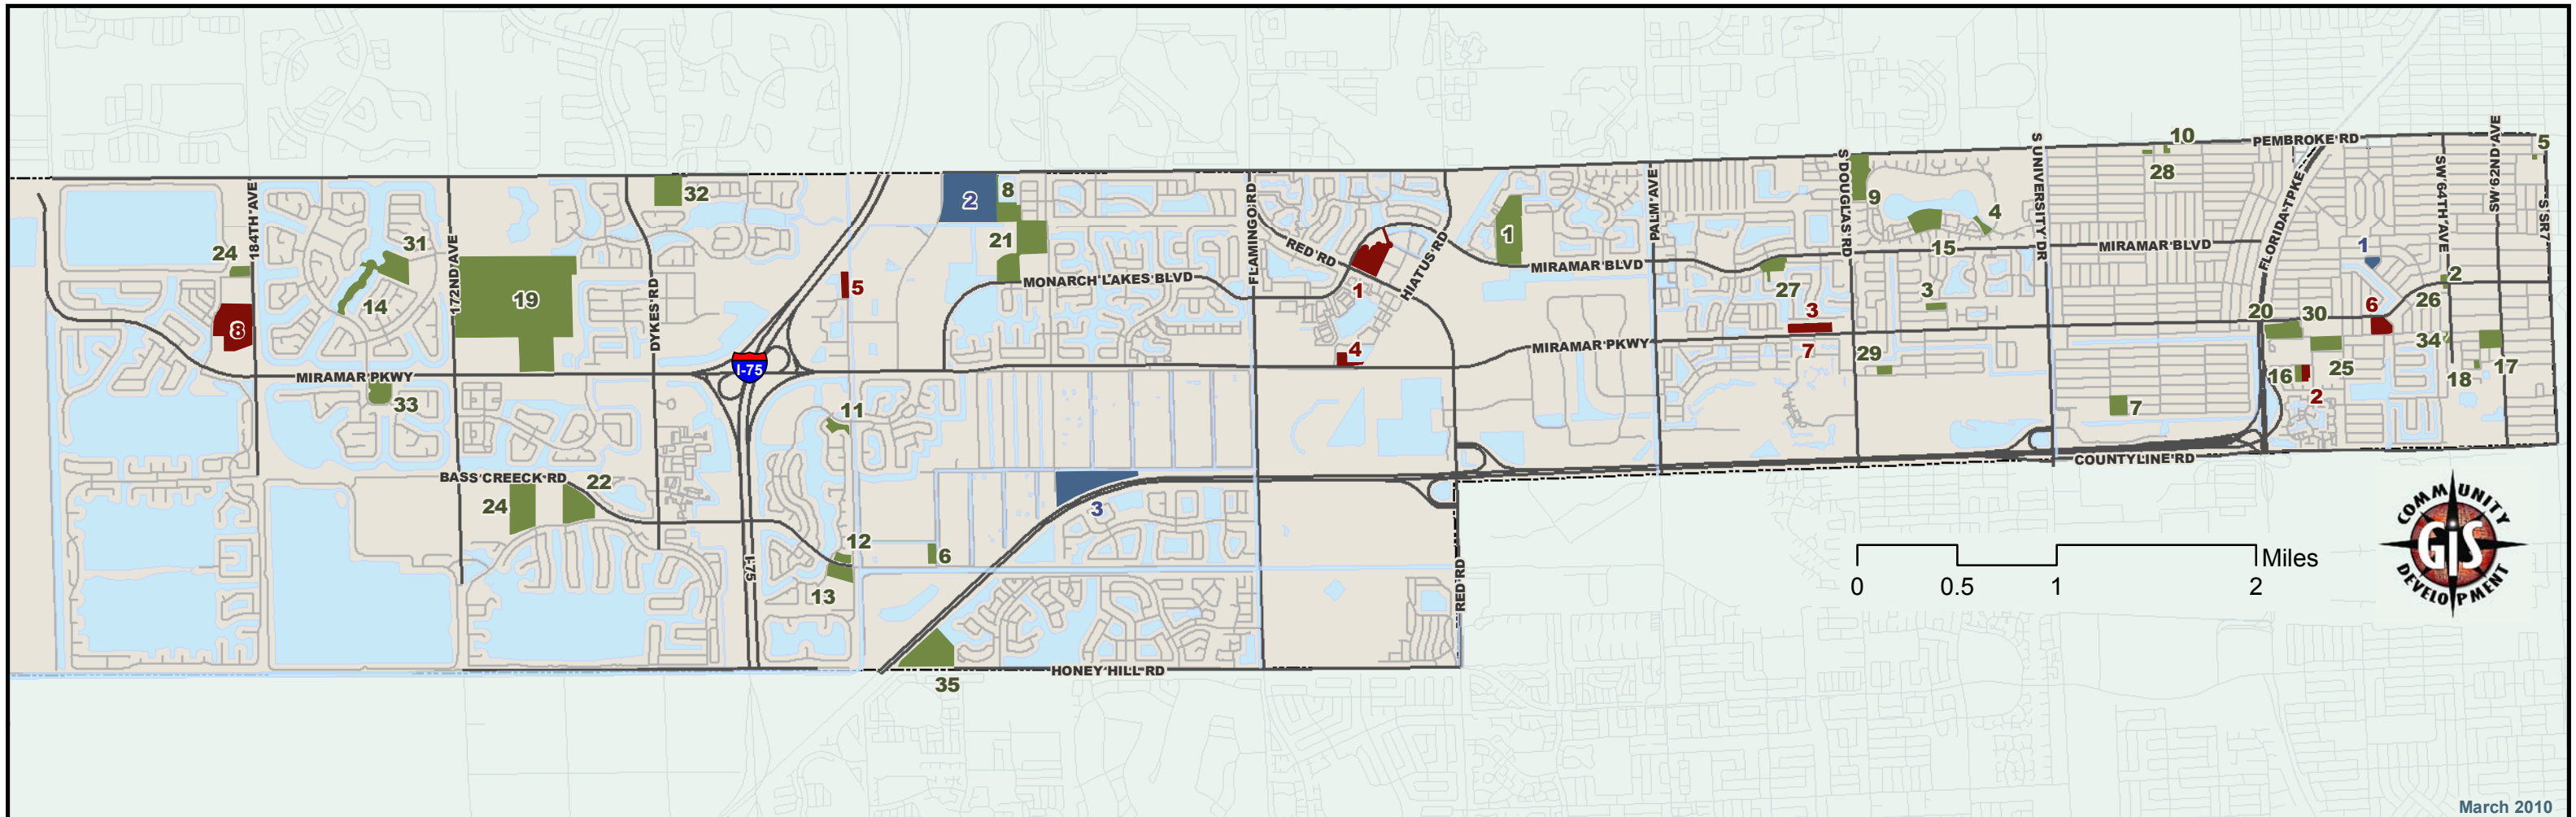

City Owned Properties

March 2010

ID	PROPERTY	ADDRESS	ID	PROPERTY	ADDRESS	ID	PROPERTY	ADDRESS
CIVIC			PARKS					
1	City Hall/Cultural Center	2300 Civic Center Pl	1	Ansin Sports Complex	10801 Miramar Blvd	19	Miramar Regional Park	16081 Miramar Pkwy
2	Civic Center	6920 SW 35 St	2	Beauty Park	SW 64th Ave & Miramar Pkwy	20	Miramar Youth Enrichment Center	7000 Miramar Pkwy
3	Fire Station 107 (Proposed)	Miramar Pkwy	3	Beekman Park	Tara Rd & Beekman Dr	21	Monarch Lakes Park	SW 136th Ave & Monarch Lakes Blvd
4	Fire Station 70	8909 Miramar Pkwy	4	Bernard Park	2350 S Sherman Cir	22	Open Space	SW 25th St & SW 184th Ave
5	Fire Station 84	14801 SW 27th St	5	19 St Park	Honey Hill Rd & Homestead Tpke Ext	23	Open Space	SW 49th St & Bass Creek Rd
6	Multi-Service Complex /Fire St 19	6700 Miramar Pkwy	6	Country Club Ranches Equestrian Park	4700 SW 143rd Ave	24	Open Space	Bass Creek Rd Riviera Isles
7	Police Station	8915 Miramar Pkwy	7	Fairway Park	3700 Largo Dr	25	Perry Park	SW 68th Ave & SW 34th St
8	Sunset Lakes Com Cntr/FSsta 100/PD Substa	2801 SW 186th Ave	8	Flamingo Estates Park	2000 SW 137th Way	26	Progress Park	SW 64th Ave & Miramar Pkwy
			9	Forzano/Vicki Coceano YC	2001 Douglas Rd	27	River Run Park	9400 Miramar Blvd
			10	Frank Avalon Park	7667 Venetian St	28	Sawyer Park	Venetian St & Island Dr
			11	Huntington Entrance Park	Lakeside Dr & SW 149th Ter	29	Sheraton Park	8500 Sheraton Dr
			12	Huntington Park North	14850 Bass Creek Rd	30	Shirley Branca Park	6950 Miramar Pkwy
			13	Huntington Park South	Bass Creek Rd	31	Silver Lakes Sports Complex	17450 SW 23rd St
			14	Island Park	2925 SW 178th Ave	32	Silver Shores Park	15700 Pembroke Rd
			15	Lakeshore Park	8501 S Sherman Cir	33	Tennis Complex	3302 SW 176th Ter
			16	Miramar Aquatic Park	6920 SW 35 St	34	Veteran's Memorial Park	SW 33rd St & SW 64th Ave
			17	Miramar Athletic Park	SW 62nd Ave & SW 33rd St	35	Vizcaya Park	Honey Hill Rd & Homestead Tpke Ext
			18	Miramar Isles Park	SW 63rd Ave & SW 35th St			
UTILITIES								
1	East Water Plant	6600 SW 26th Ct						
2	Wastewater Reclamation Plant	Pembroke Rd & SW 145th Ave						
3	West Water Treatment Plant	SW 41st St & SW 136th Ave						